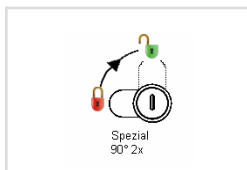

comes

sens de fermeture

Articles similaires

R320P0035

90° 2x abziehbar / retirable

C2040-22

C2040 (40mm)

ROHNER AG/SA