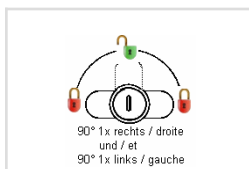

sens de fermeture