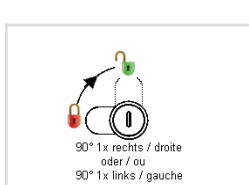

sens de fermeture